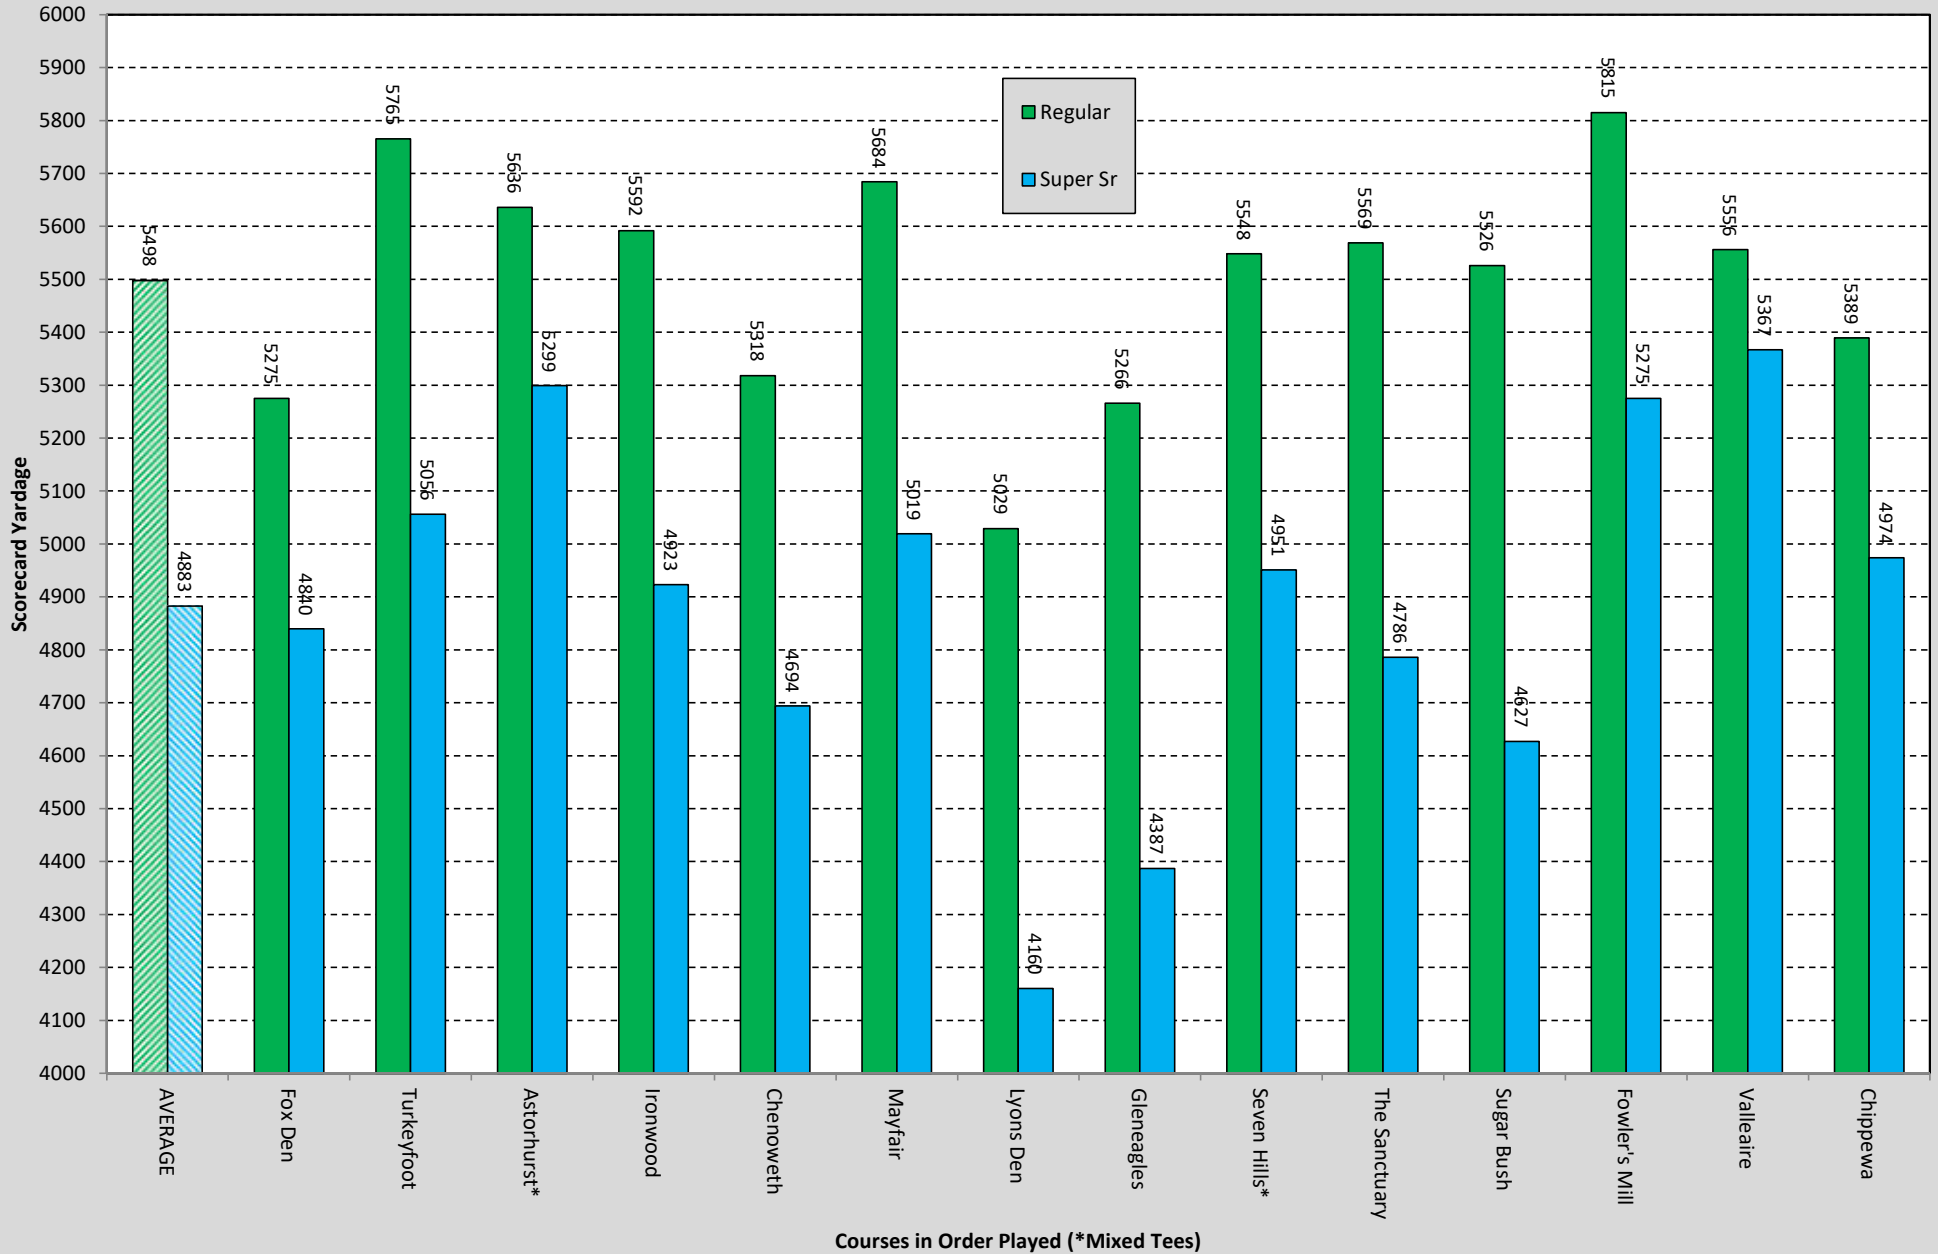

Comparative Scorecard Yardage in Individual Events

Courses in Order Played (*Mixed Tees)