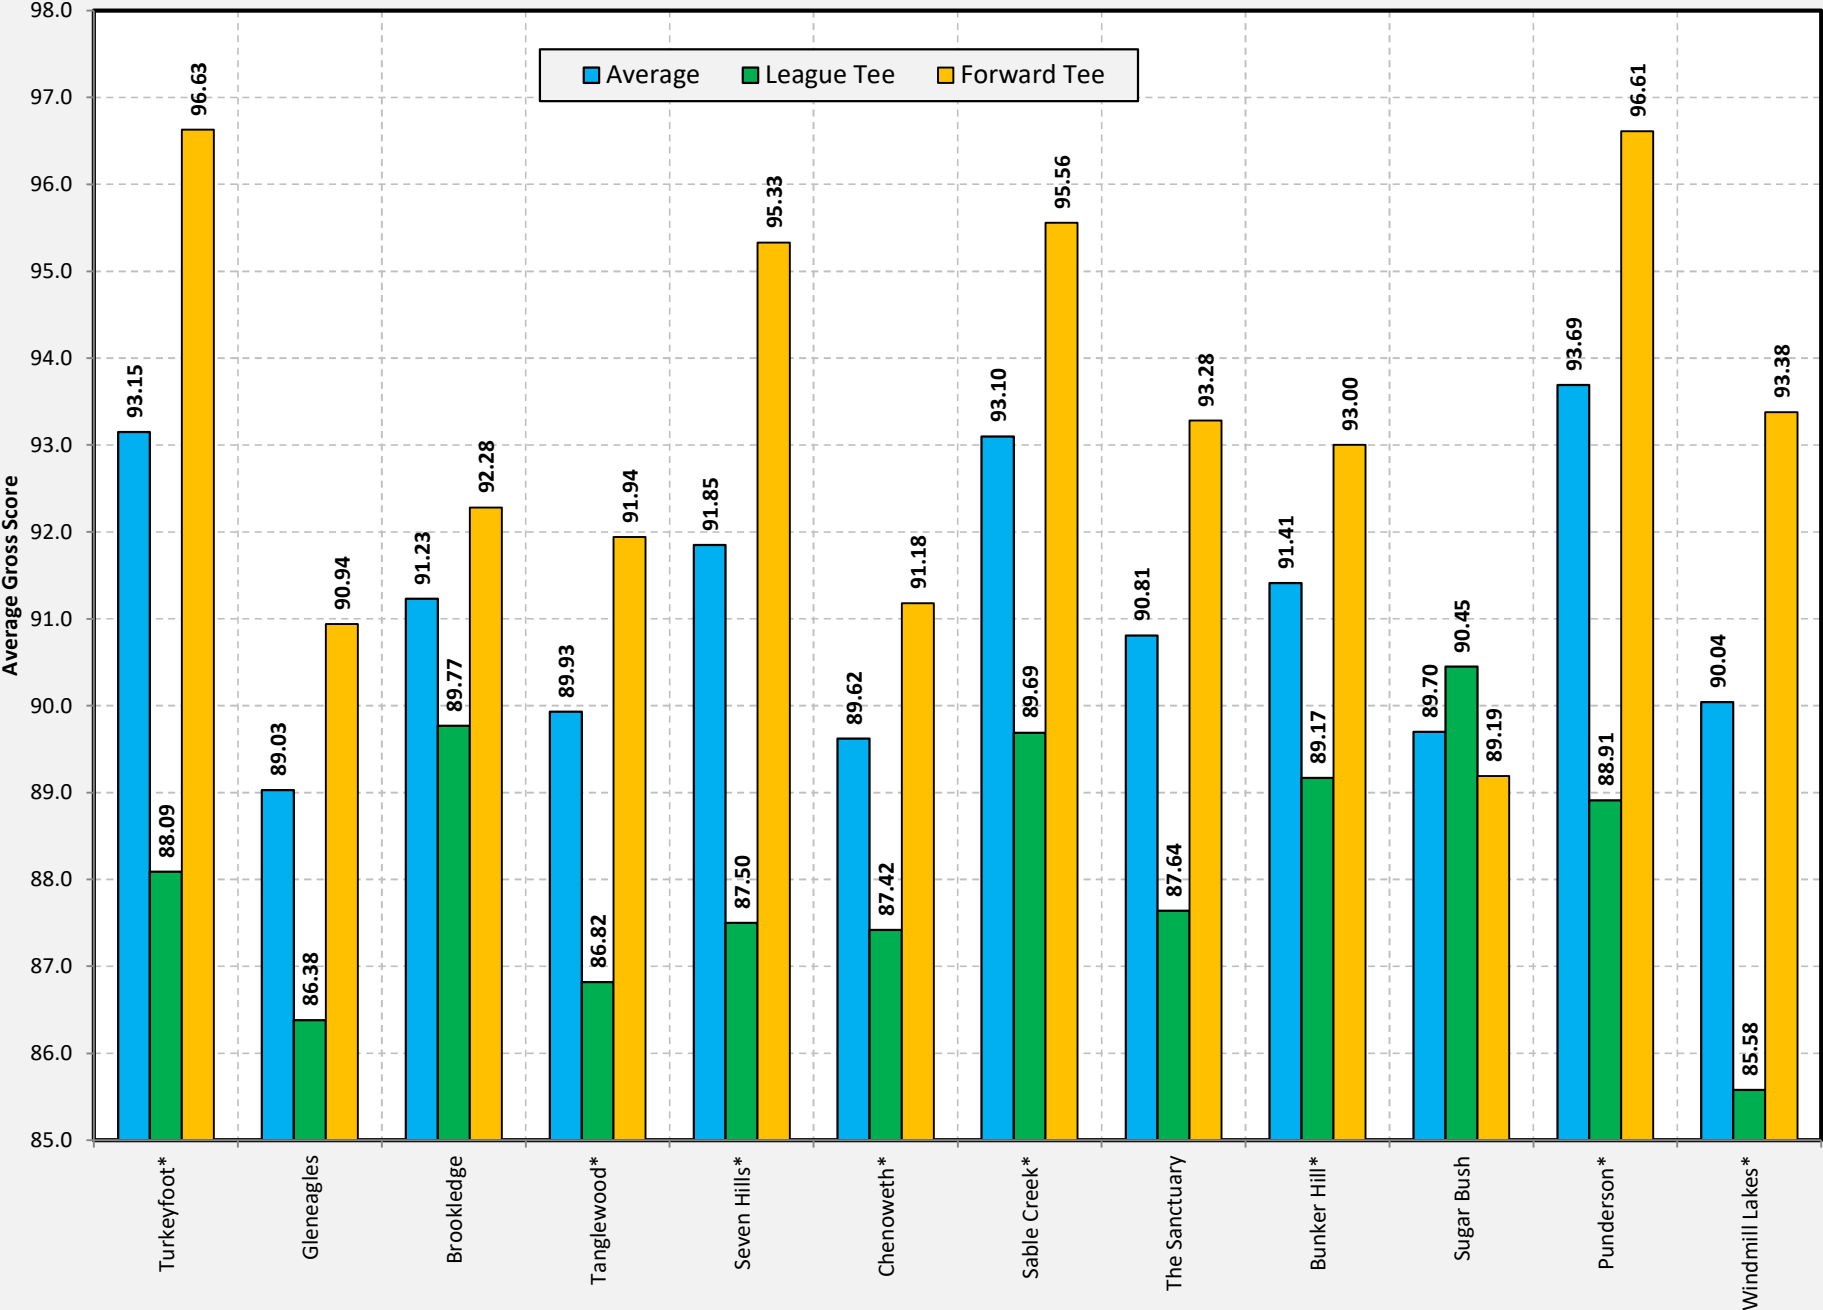

2020 Average Gross Score in Individual Events by Course and Tee

Courses in Order Played (*Mixed Tees)