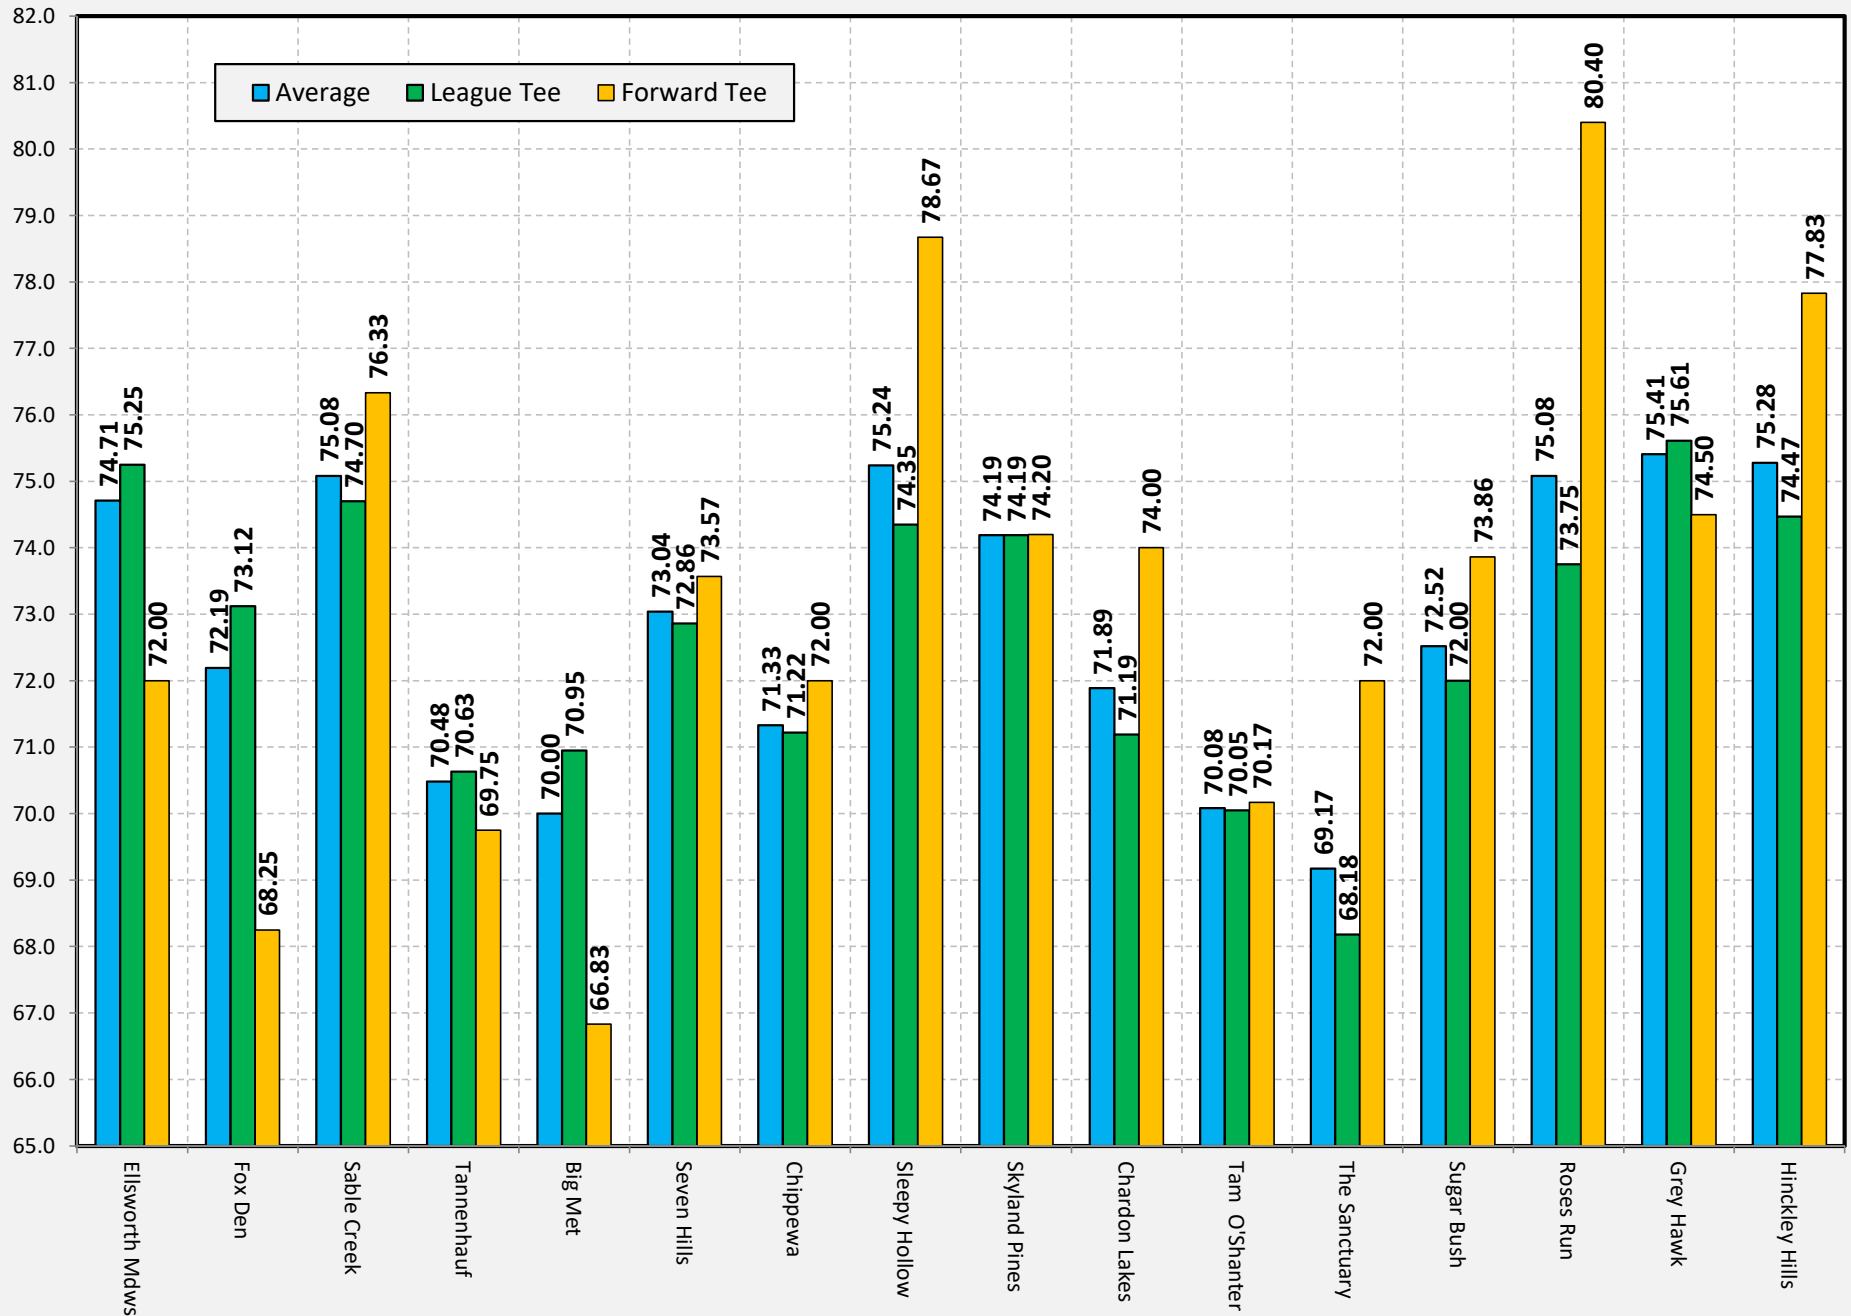

2018 Average Net Score in Individual Events by Course and Tee

Courses in Order Played (*Mixed Tees)